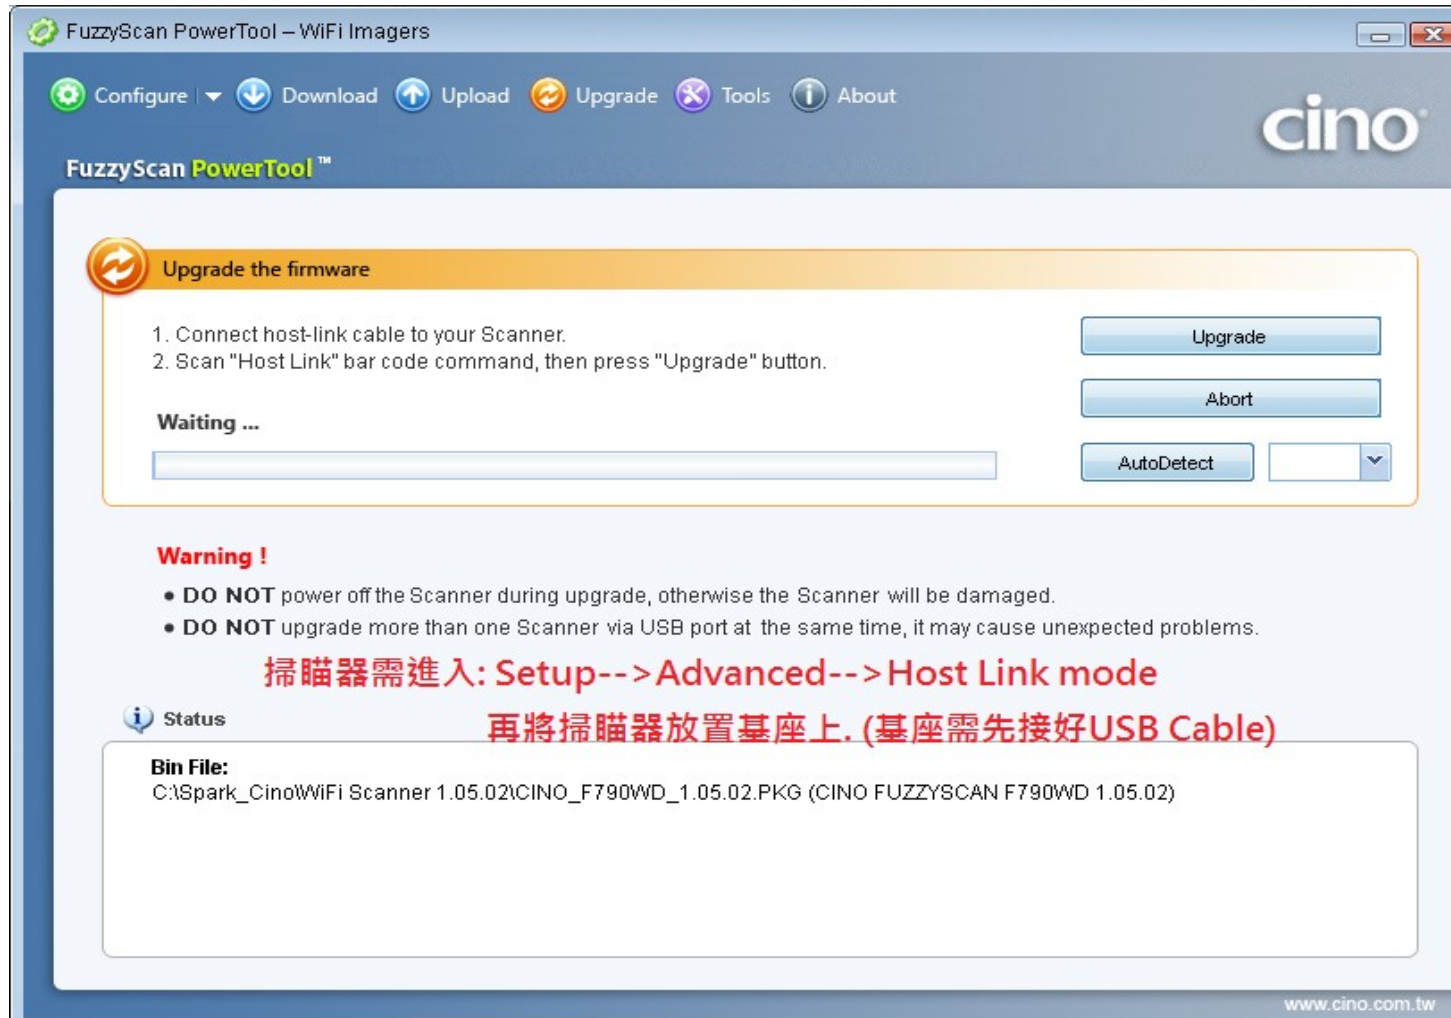

cinno WiFi Scannr

使用操作說明

F790WD 更新 Firmware

Upgrade

F790WD 更新 Firmware

Upgrade

F790WD 更新 Firmware

Upgrade